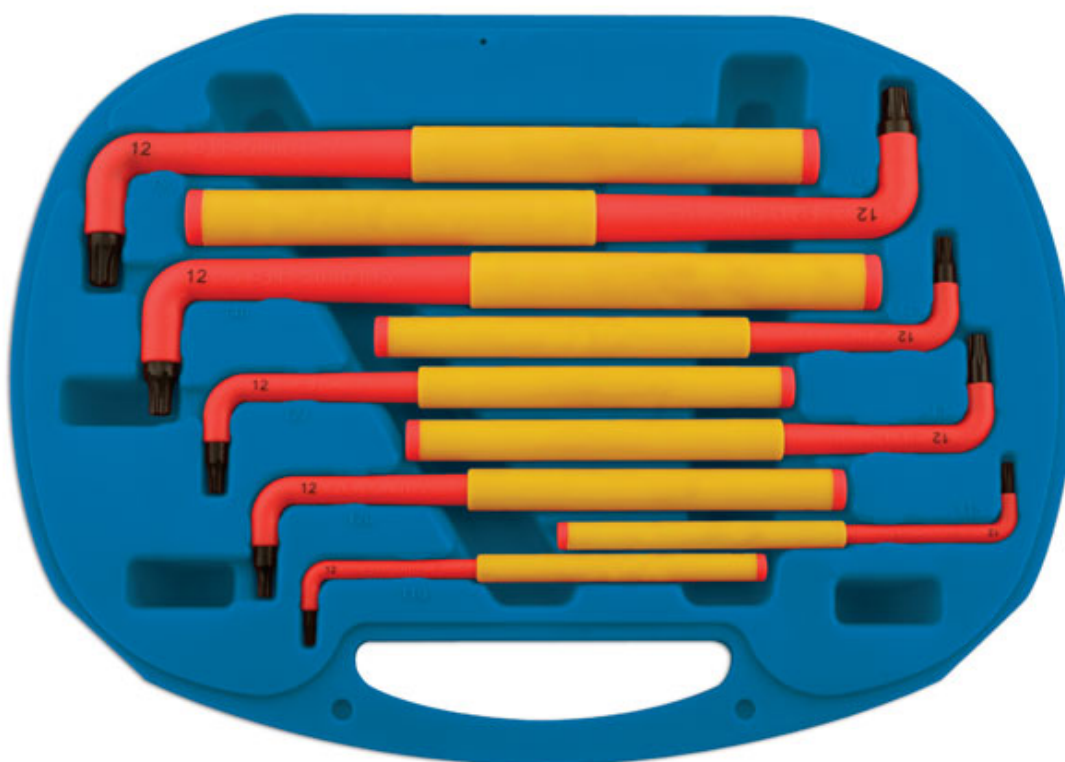

Extra Long Insulated Star Key Set 9pc

Extra long set of insulated Star* keys T10 to T50, with VDE certified protection to IEC60900 standard, for live working up to 1000V AC or 1500V DC.

Additional Information

- Sizes: T10, T15, T20, T25, T27, T30, T40, T45 and T50.
- VDE approved hex key set for live working up to 1000V AC or 1500V DC.
- Supplied in a durable storage case.
-
-

<http://lasertools.co.uk/product/5516>